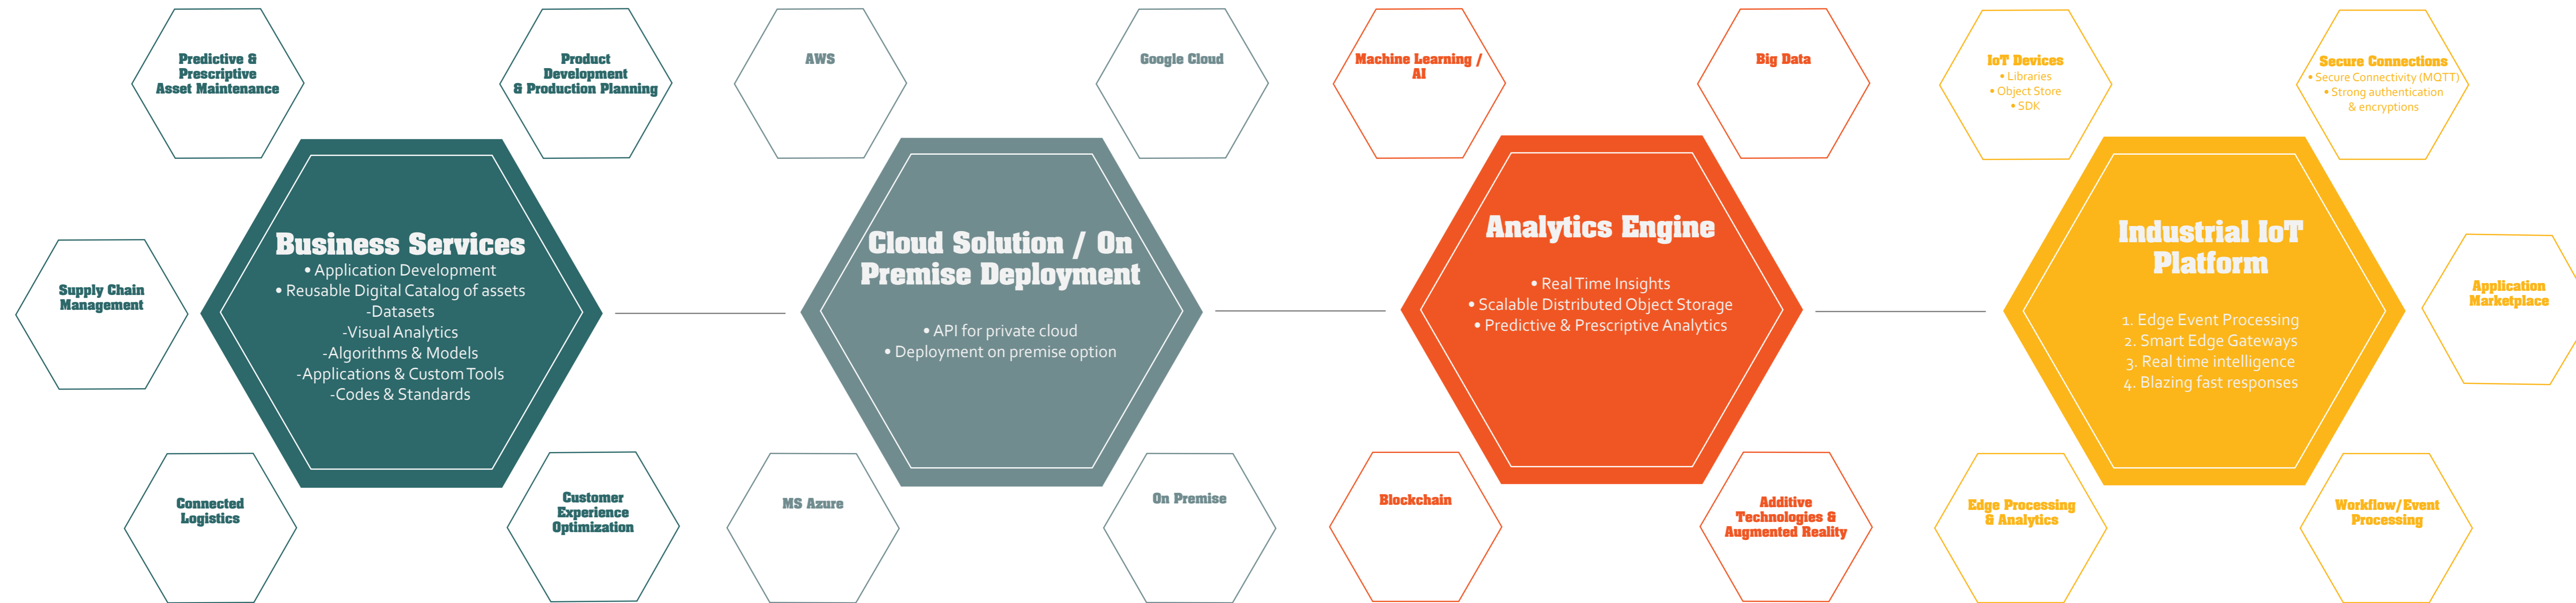

Accelerated Architecture for Manufacturing Intelligence (AMI): Cyber Physical IIoT, Data Management, and Analytics Platform

ABOUT OPTIMIZED

Optimized Solutions International is a global professional services organization providing business enterprise solutions to clients for over 20 years. A pioneer in applying innovative, technology-based solutions to common business problems, Optimized Solutions is headquartered in Chicago, Illinois with offices in Boston & India.