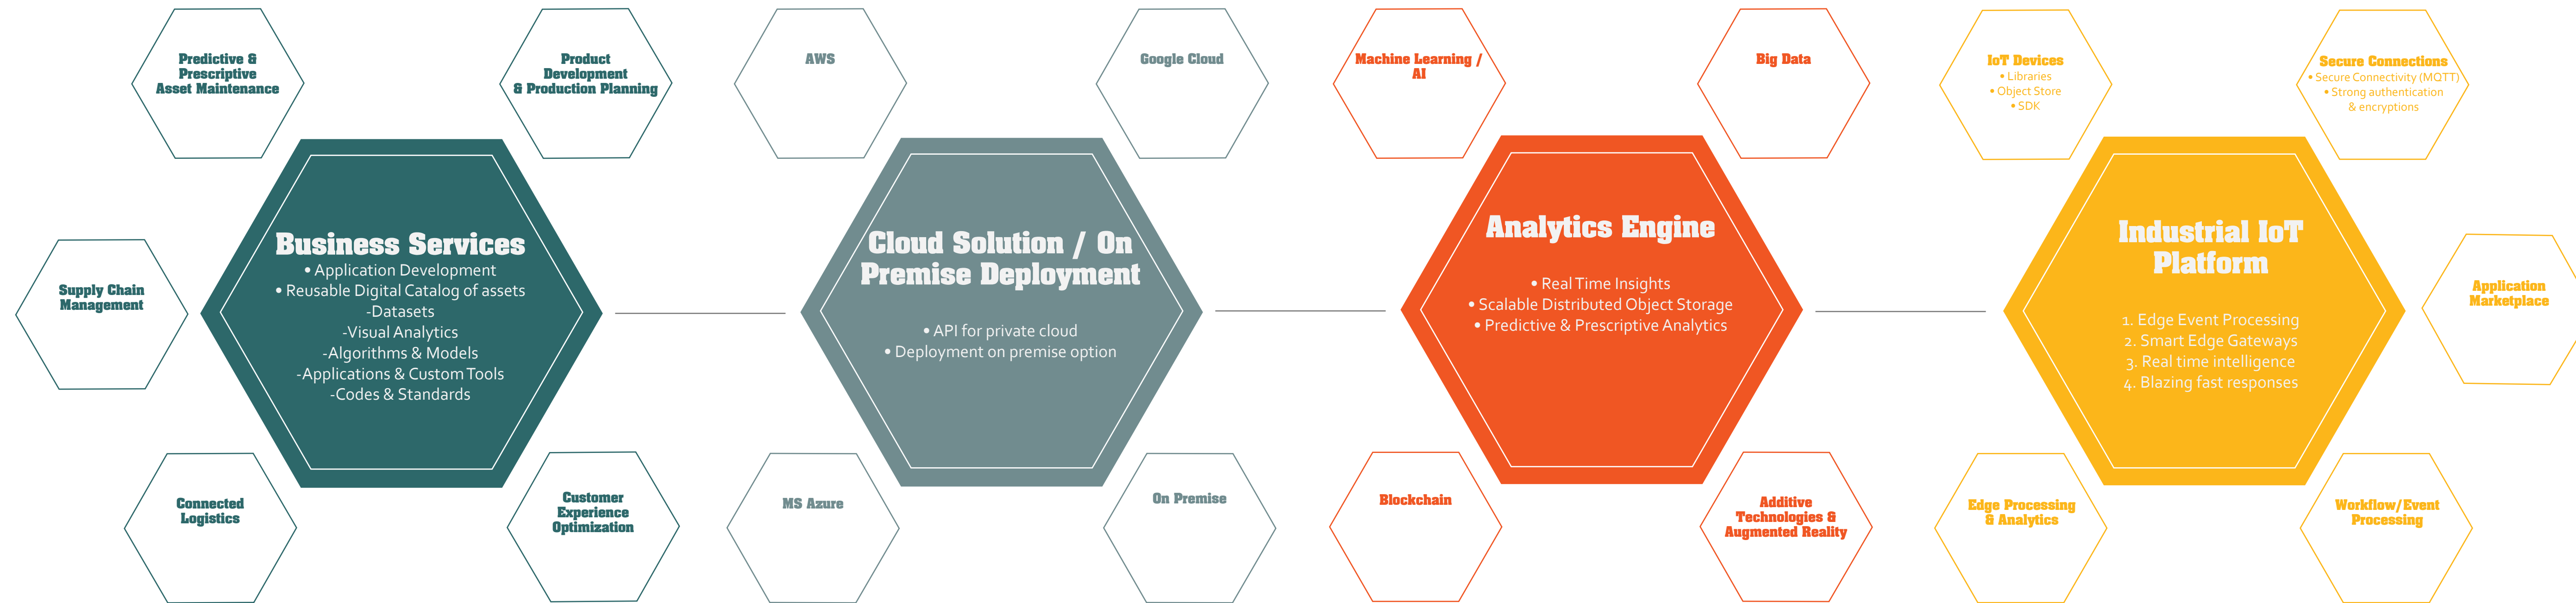

# Accelerated Architecture for Manufacturing Intelligence (AMI):

## Cyber Physical IIoT, Data Management, and Analytics Platform

## ABOUT OPTIMIZED

Optimized Solutions International is a global professional services organization providing business enterprise solutions to clients for over 20 years. A pioneer in applying innovative, technology-based solutions to common business problems, Optimized Solutions is headquartered in Chicago, Illinois with offices in Boston & India.